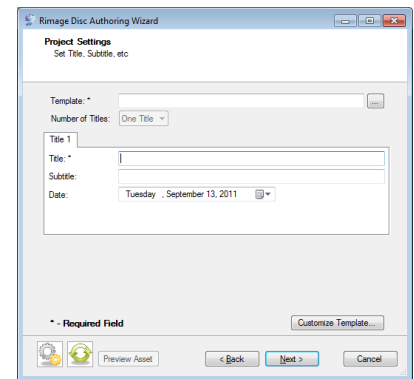

With one integrated system, you author discs, record content, create case wraps and print photo-realistic images directly to the disc with Rimage's thermal print technology, giving customers a stunning deliverable and smartly marketing your business—all while improving productivity and your bottom line.

Benefits

Workflow automation

Integrates seamlessly with Rimage disc publishing platforms. Automate disc production and improve workflow without sacrificing quality.

Easy to use

With the wizard-based interface, create professional DVDs in three simple steps: load, design and produce. Manage in-house production without overcoming a steep learning curve or outsourcing.

Unique customization

The software includes a wide selection of customizable templates and fields for disc content and packaging. Offer a variety of eye-catching products tailored to specific customer requirements.

Features

- Integration with either Rimage Producer™ or Professional™ systems
- Direct-to-disc thermal retransfer printing technology
- Wizard-based Disc Authoring software interface
- PAL/NTSC or 4:3/16:9 format support
- Patronus anti-rip copy protection
- Movie file creation for sharing and web
- Special effects—transition, zoom and pan
- Automated disc menu creation
- Preview prior to production
- Dual title capability
- Fixed stock assets
- Photo archiving

Wizard based interface

Options

- Rimage Producer 6100N, 7100N, 8100N, or Professional 5400N
- Rimage Media Reader
- Rimage Maintenance Agreements
- Rimage Media Kits
- RocketDVD Professional™ software upgrade
- Keyboard, monitor and mouse kit
- Optional 3rd party - Autofeed print scanner